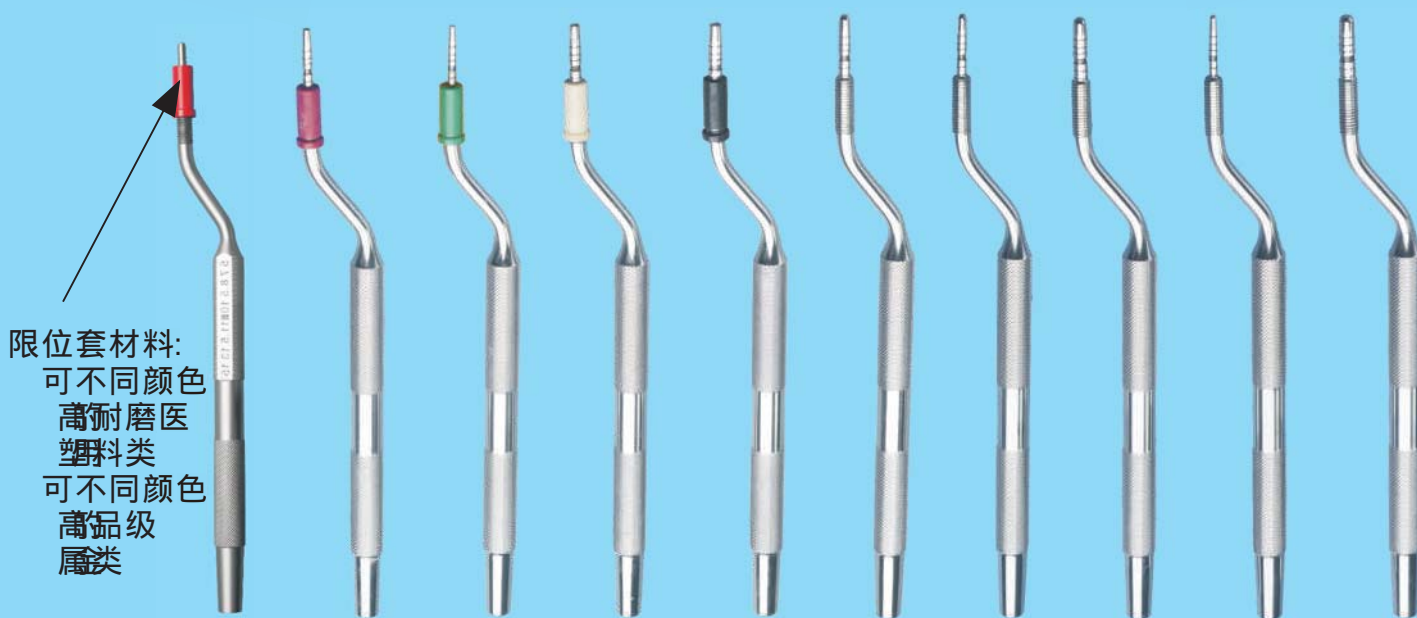

以下為常規在庫品，均可非標準，均可依樣定制
 Below are regular stock products, we can also make non-standard products according to customers' drawings or samples

部分尺寸 some size

直徑 ΦD Diameter	2.0 (凹頭)	2.5 (凹頭)	3.0 (凹頭)	3.5 (凹頭)	4.0 (凹頭)	2.0 (圓頭)	2.5 (圓頭)	3.0 (圓頭)	3.5 (圓頭)	4.0 (圓頭)
柄徑 ΦD3 Shank Dia.	8.5	8.5	8.5	8.5	8.5	8.5	8.5	8.5	8.5	8.5
總長 L Overall length	168	168	168	168	168	168	168	168	168	168

限位套材料:
 可不同顏色
 高耐磨醫
 塑料類
 可不同顏色
 高品級
 屬類

Material of stop collars:

- ① Can be high wear-resistant medical plastic with different color.
- ② Can be high grade metal with different colors.