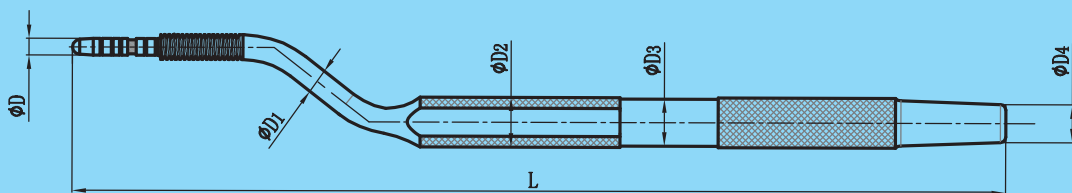

以下為常規在庫品，均可非標準，均可依樣定制
 Below are regular stock products, we can also make non-standard products according to customers' drawings or samples

部分尺寸 some size

直徑 ΦD Diameter	2.0 (凹頭)	2.5 (凹頭)	3.0 (凹頭)	3.5 (凹頭)	4.0 (凹頭)	2.0 (圓頭)	2.5 (圓頭)	3.0 (圓頭)	3.5 (圓頭)	4.0 (圓頭)
柄徑 ΦD3 Shank Dia.	8.5	8.5	8.5	8.5	8.5	8.5	8.5	8.5	8.5	8.5
總長 L Overall length	168	168	168	168	168	168	168	168	168	168

限位套材料:
 可不同顏色
 高耐磨醫
 塑料類
 可不同顏色
 高品級
 屬類

Material of stop collars:

- ① Can be high wear-resistant medical plastic with different color.
- ② Can be high grade metal with different colors.