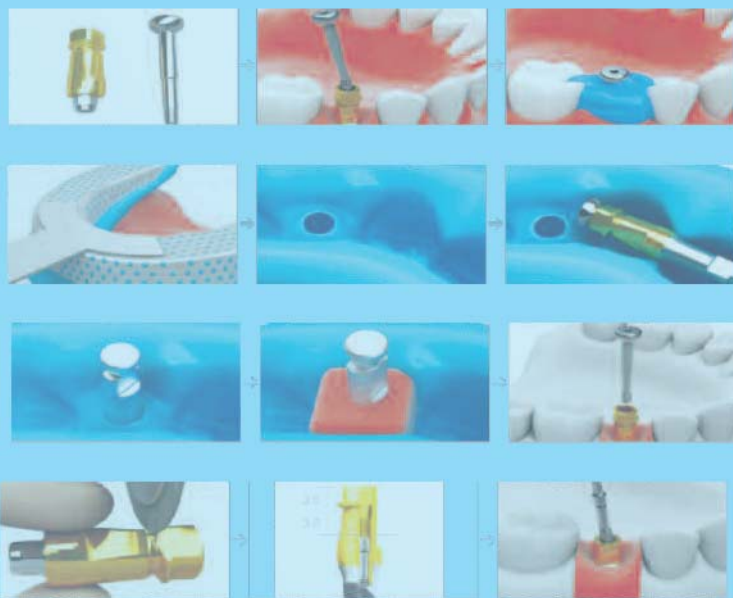

醫用工具及配件系列 (扭力扳手)
 Medical tools and parts series (Wrenches)
 医療器具及び部品シリーズ (トルクレンチ)

(可不同顏色處理&復雜成型加工)
 (different colors treatment &
 complex forming processing available)
 (多色處理&復雜成型加工可)

美齒自然長美女!
 Beautiful teeth
 beautiful woman

★ 超高防銹高硬度高耐磨、高剛性、高抗衝擊、高韌性不銹鋼、鈦、鈦合金等高精度、超細、超長、超硬加工成型。
 Ultra-high rust-resistant, high-hardness, high-wear-resistant, high-rigidity, high-impact-resistant & high-toughness stainless steel,
 titanium, titanium alloy, etc., with high-precision, ultra-fine, ultra-long, super-hard machine shaping.